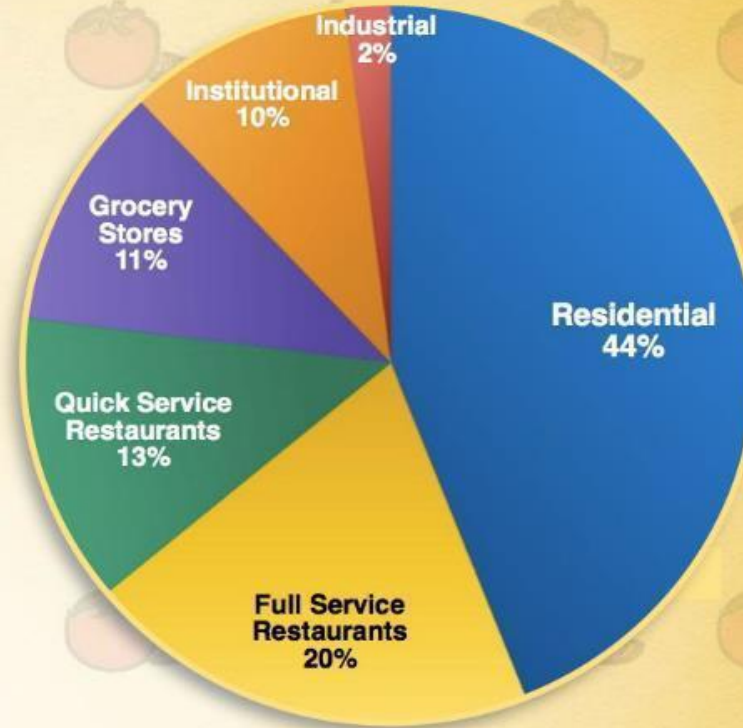

Latvija-Lietuva

European Regional Development Fund

MANUFACTURING BY 2050 ENORMOUS

Enormous increase!

- +65% in OECD
- +725% in BRIICS
- +370% in developing countries
- +410% globally

The share of water withdrawals for manufacturing increase from 7% to 22%, equalling an additional demand of 960 km³!

WASTE. RESOURCES IN THE WRONG PLACE

FOOD WASTE

20% - 40%
of all food
grown and
processed

US Food Waste Disposal Data

Interreg
Latvija-Lietuva

European Regional Development Fund

EUROPEAN UNION

OVERTOURISM